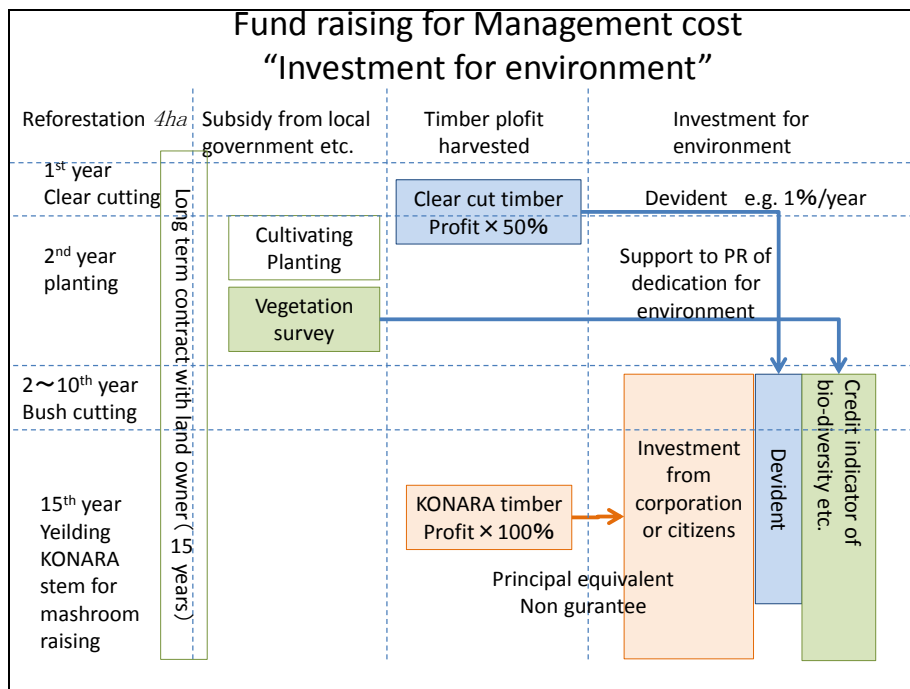

Proposal of Collaborative Activities

NPO Cultivate a Cloud
Hiroshi Ohmura
(Chief executive director)

Name and overview of the activity

SATOYAMA initiative from Hamamatsu

Some activities to enrich bio-diversity of forest nearby farm village, small farm or small paddy field in the north district of Hamamatsu city, central Japan, and also some trial for funding to continue these activities, which can lead a modern style of the traditional culture and ecological lifestyle

- 1) Reforestation in clear-cut man-made forest with KONARA (*Quercus serrate*) trees, and funding its maintenance cost

- 2) Similar funding system for making charcoal from native wood, harvesting grass leaves for compost etc. It might be a kind of membership fund from urban corporation or citizens.

2012~2026 To bring up KONARA within any other natural seedlings

To implement other projects

2027(15th year) To harvest KONARA stem for mashroom raising and sell them to cover the expense of principal investment from investor