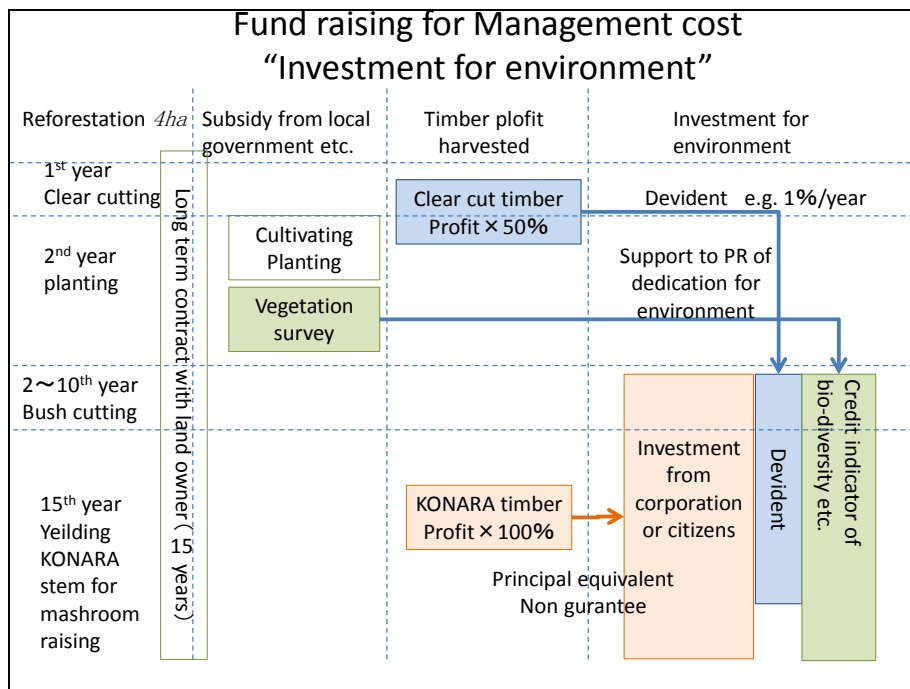

Proposal of Collaborative Activities

NPO Cultivate a Cloud
 Hiroshi Ohmura
 (Chief executive director)

Name and overview of the activity

SATOYAMA initiative from Hamamatsu

Some activities to enrich bio-diversity of forest nearby farm village, small farm or small paddy field in the north district of Hamamatsu city, central Japan, and also some trial for funding to continue these activities, which can lead a modern style of the traditional culture and ecological lifestyle

- 1) Reforestation in clear-cut man-made forest with KONARA (*Quercus serrate*) trees, and funding its maintenance cost

- 2) Similar funding system for making charcoal from native wood, harvesting grass leaves for compost etc. It might be a kind of membership fund from urban corporation or citizens.

2012~2026 To bring up KONARA within any other natural seedlings

To implement other projects

2027(15th year) To harvest KONARA stem for mashroom raising and sell them to cover the expense of principal investment from investor